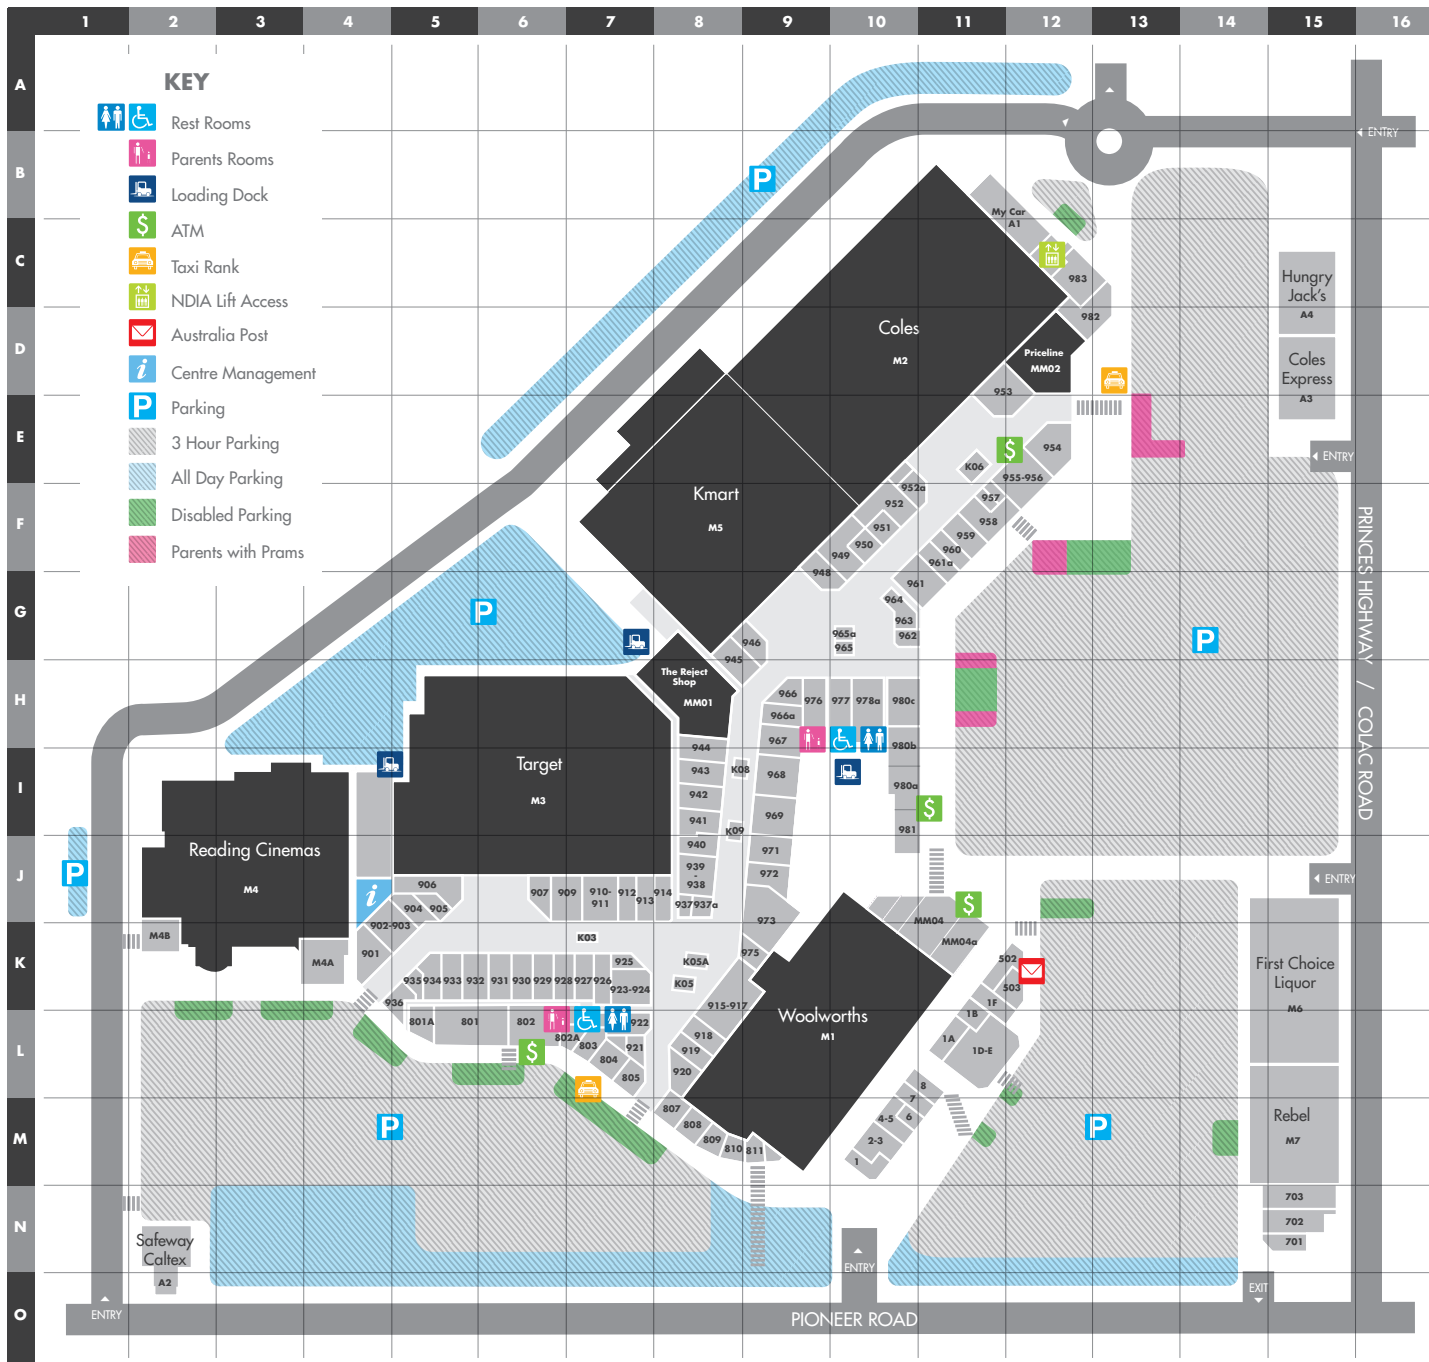

## CENTRE SERVICES

### FREE CAR PARKING

- Three hour & all day FREE car park spaces including dedicated disabled and parents with prams parking near key Centre entrances.
- All day car parks are defined by yellow car park lines.
- 3 hour car parking is defined by white car park lines.
- Centre Car Park Map is available at <https://www.waurnpondssc.com.au/visit-us/centre-services>

### PARENTS ROOM

- Conveniently located near the public restrooms. Refer Centre Directory L6 & H10
- Microwave oven, enclosed play area, change tables and wash basins, as well as private feeding booths.

SHOP NAME	SHOP	MAP REF	PHONE
<b>HOMEWARES + GIFTS</b>			
Adairs	971	J9	4242 4345
Dusk	940	J8	5241 9175
Godfreys	904	J5	5243 1715
House	978a	H10	5245 8432
In2 Memorabilia	933	K5	5241 3397
Kaisercraft	801	L5	5241 9126
Robin's Kitchen	922	L7	5243 9955
Salt & Pepper	930	K6	8614 5161
Typo	941	I8	5244 4947
Wild Cards & Gifts	959	F11	5243 9029