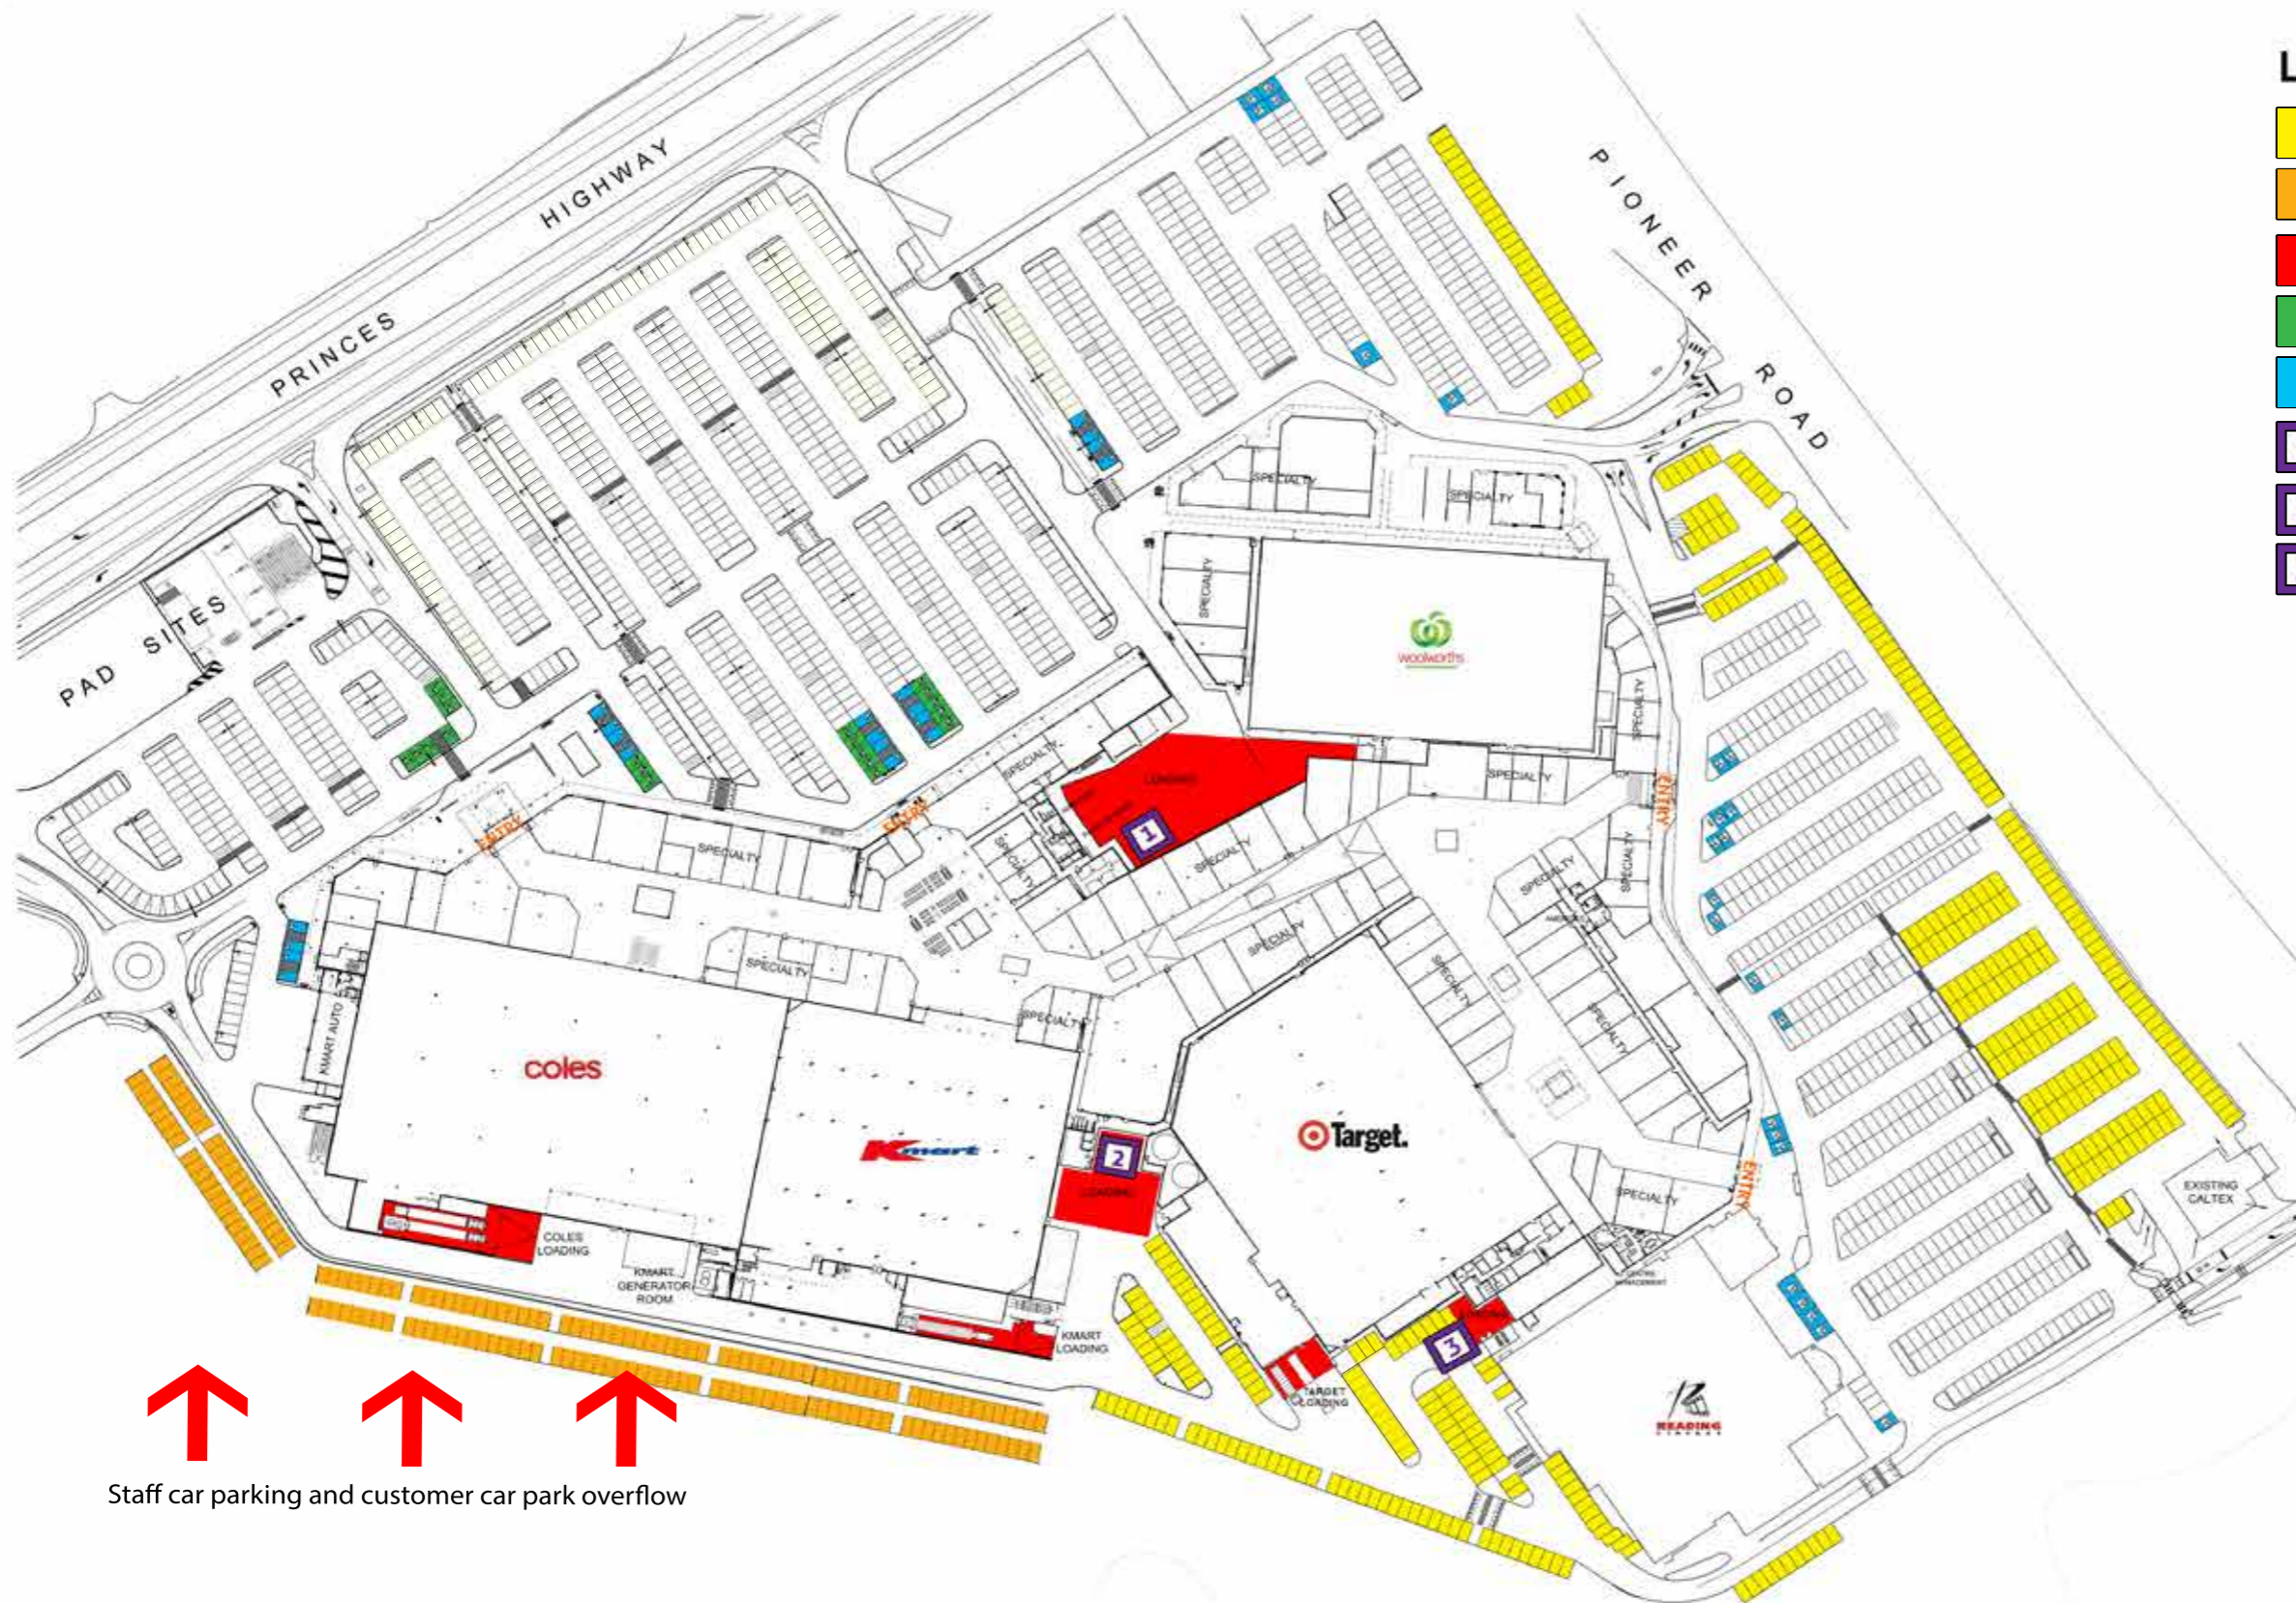

Waurm Ponds Shopping Centre Car Park Map (Dec 2017)

- LEGEND**
- All Day Car Parking
 - Staff & overflow car park
 - All Loading Docks
 - Parents With Prams
 - Disabled
 - 1 Loading Dock 1
Cardboard + Wet Waste Compactor
 - 2 Loading Dock 2
Cardboard Compactor
 - 3 Loading Dock 3

↑ ↑ ↑
Staff car parking and customer car park overflow